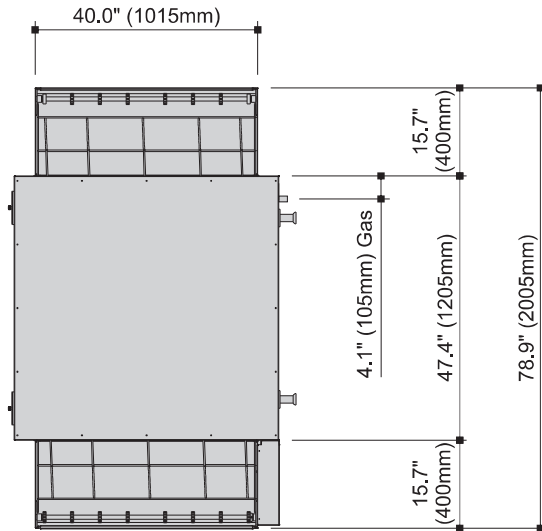

DIMENSIONAL DRAWINGS

MSP-3848 (Double Stacked)

MSP-3848 (Single Stacked)

MIGALI® REMAINS AN AMERICAN FAMILY COMPANY SINCE 1955